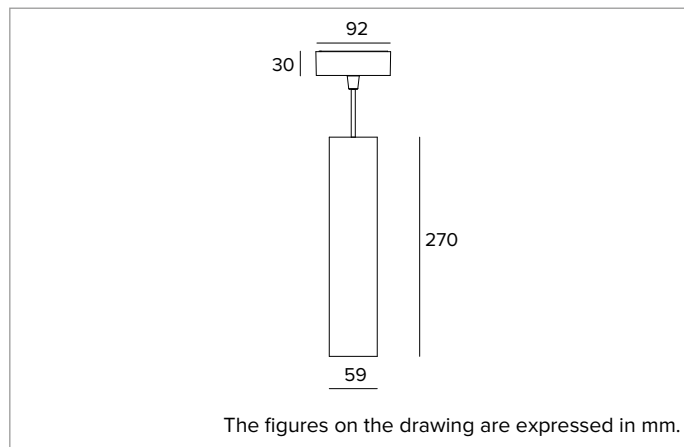

1T9812EL | LABEL 6 - Suspension

LED suspension fixture for direct light emission powered by mains voltage

	3000K	H(m)	D(m)	Emax(lx)		
	Ra90		35°			
Fixture Power	10W	1	0.63	2316		
Source Flux	1182lm	2	1.26	579		
Fixture Flux	865lm	3	1.89	257		
Efficacy	91lm/W	4	2.51	145		
TS1986	Imax=1959cd/klm	Imax	2316cd	5	3.14	93

Colour and finish: Deep black

Dimensions: D=59mm

Weight: 1.1Kg

Degree of protection: IP20

ELECTRICAL CHARACTERISTICS

Electronic ON-OFF version with the power supply integrated in the body of the fixture. Luminaire compliant with EN 60598-2-22 for power supply from a centralised emergency system CPSS (Central Power Supply System), not incorporated in the luminaire - high risk areas excluded. The default power and flux are 100% in AC and 100% in DC.